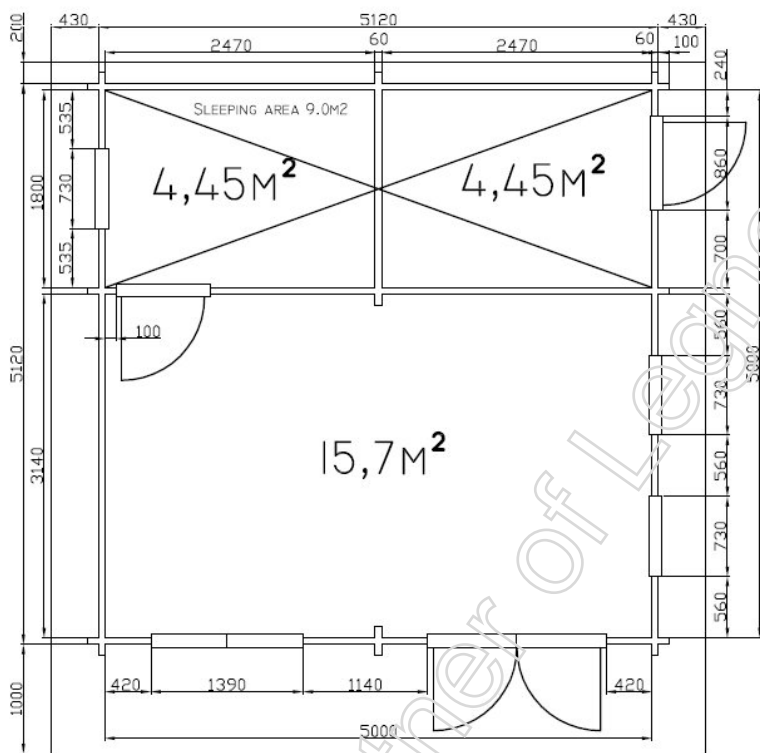

5050(60)
5050(70)

Wall thickness 60 or 70mm, outside door with glass packet, internal doors with glass, windows with glass packet. Internal dimensions: 5.00*5.00m + sleeping area 5.00*1.80m. Total area 34m²

Houses with double plank profile, made from pine or fire wood, dried until 10-12% humidity, without any painting and impregnation.

- floor planks 22mm,
- rafter 70*60mm
- roof planks 19mm,
- ground 190*60mm
- Wall height 2.50m
- All height 3.81m