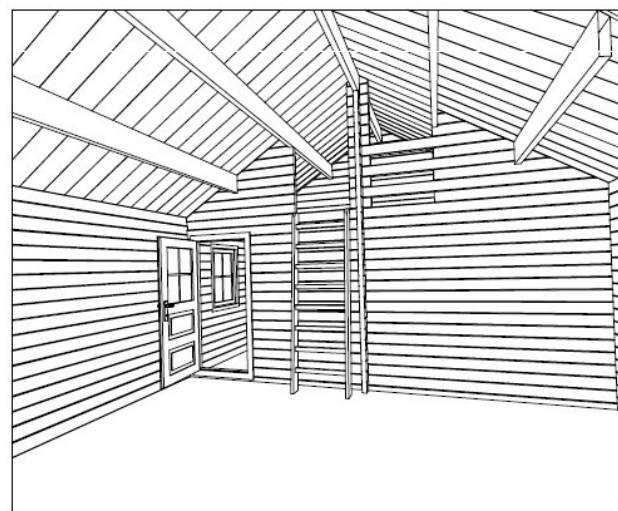

5050(60)
5050(70)

Wall thickness 60 or 70mm, outside door with glass packet, internal doors with glass, windows with glass packet. Internal dimensions: 5.00*5.00m + sleeping area 5.00*1.80m. Total area 34m²

Houses with double plank profile, made from pine or fire wood, dried until 10-12% humidity, without any painting and impregnation.

- floor planks 22mm,
- rafter 70*60mm
- roof planks 19mm,
- ground 190*60mm
- Wall height 2.50m
- All height 3.81m