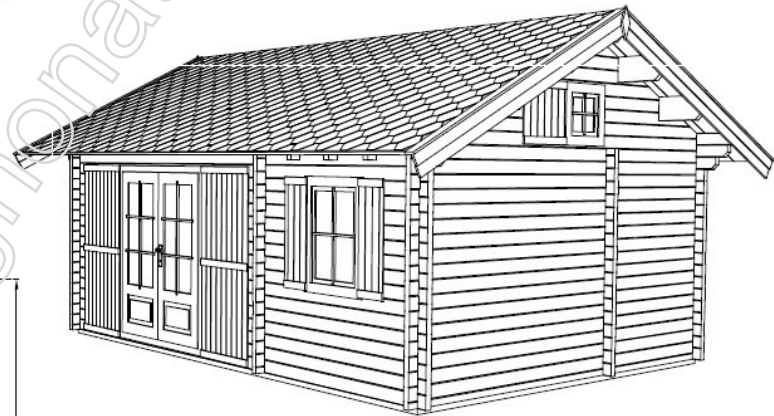

3959(44)
3959(60)

Wall thickness 44 or 60mm, outside door with glass packet, internal doors with glass, windows with glass packet. Internal dimensions: 3.90*5.90m. Total area 32m². Houses with double plank profile, made from pine or fire wood, dried until 10-12% humidity, without any painting and impregnation.

- floor planks 22mm,
- ground 140*44, 70*44mm,
- roof planks 19mm,
- rafter 240*60mm.

Wall height 2.35m
All height 3.38m