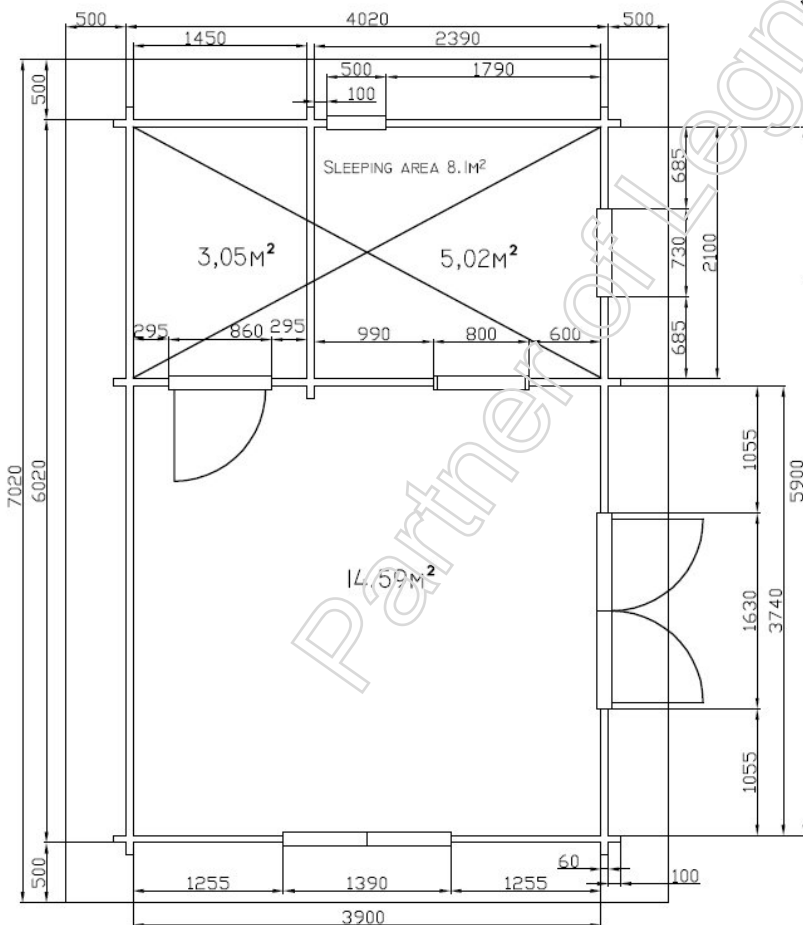

3959(44)
3959(60)

Wall thickness 44 or 60mm, outside door with glass packet, internal doors with glass, windows with glass packet. Internal dimensions: 3.90*5.90m. Total area 32m². Houses with double plank profile, made from pine or fire wood, dried until 10-12% humidity, without any painting and impregnation.

- floor planks 22mm,
- ground 140*44, 70*44mm,
- roof planks 19mm,
- rafter 240*60mm.

Wall height 2.35m
All height 3.38m