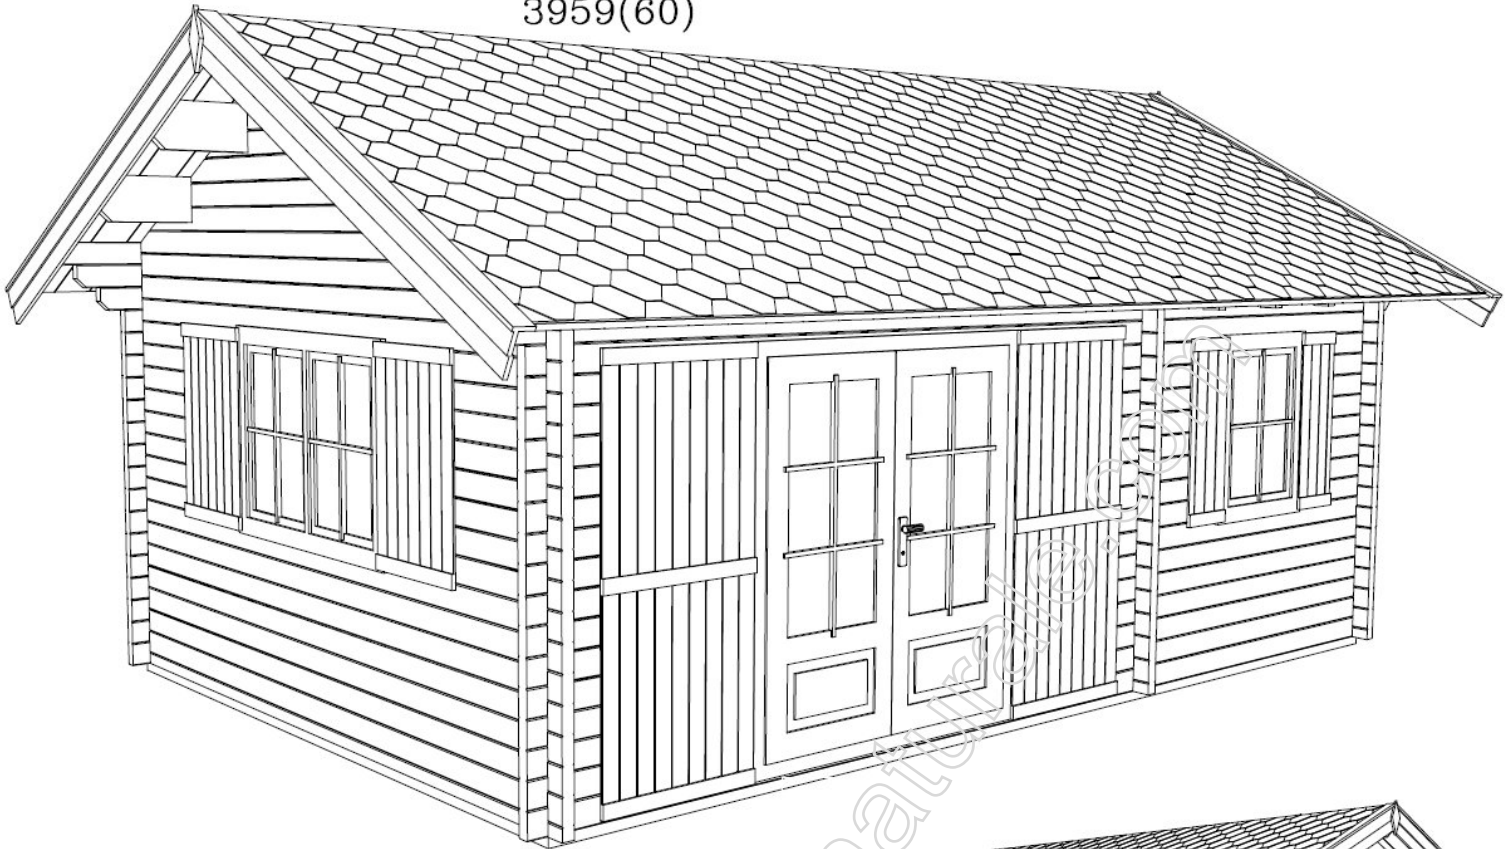

3959(44)
3959(60)

Wall thickness 44 or 60mm, outside door with glass packet, internal doors with glass, windows with glass packet. Internal dimensions: 3.90*5.90m. Total area 32m². Houses with double plank profile, made from pine or fire wood, dried until 10-12% humidity, without any painting and impregnation.

- floor planks 22mm,
- ground 140*44, 70*44mm,
- roof planks 19mm,
- rafter 240*60mm.

Wall height 2.35m
All height 3.38m