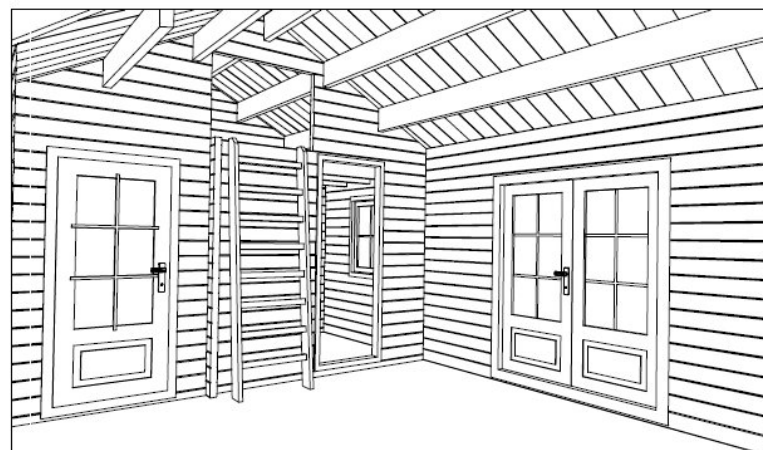

3959(44)
3959(60)

Wall thickness 44 or 60mm, outside door with glass packet, internal doors with glass, windows with glass packet. Internal dimensions: 3.90*5.90m. Total area 32m². Houses with double plank profile, made from pine or fire wood, dried until 10-12% humidity, without any painting and impregnation.

- floor planks 22mm,
- ground 140*44, 70*44mm,
- roof planks 19mm,
- rafter 240*60mm.

Wall height 2.35m
All height 3.38m