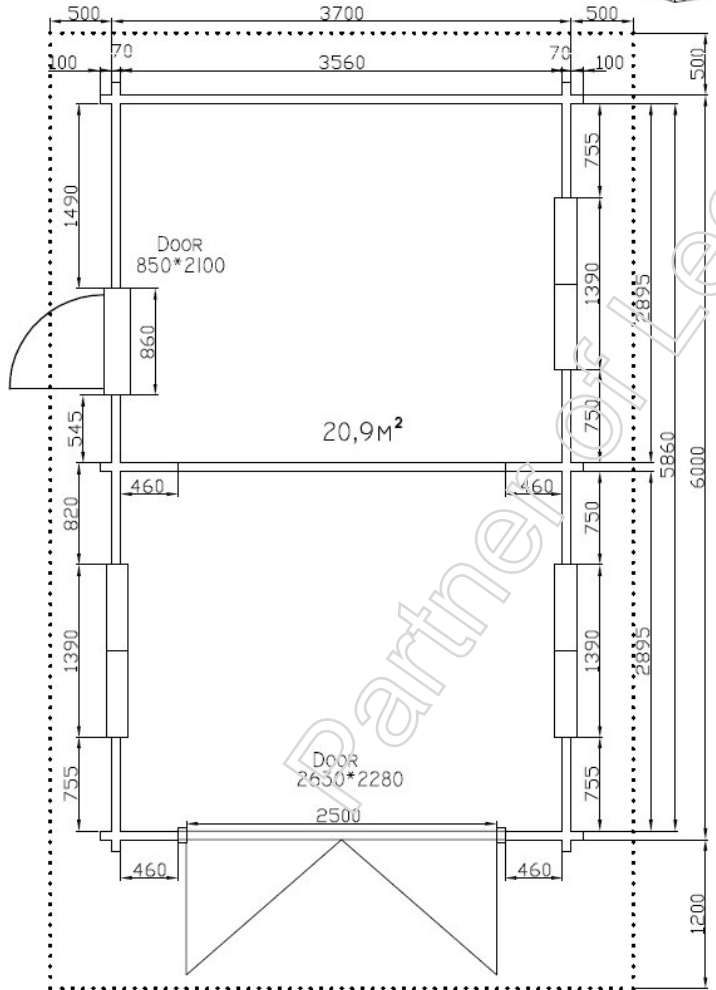

3659(70)s12 MARION  
 3659(60)s12 MARION

Wall thickness 60 or 70mm, door and windows with glass packet. Internal dimensions: 3.56\*5.86m Inside area 20.9m<sup>2</sup>  
 Houses with double plank profile, made from pine or fire wood, dried until 10–12% humidity, without any painting and impregnation.

- ground 70\*44mm
  - roof planks 19mm,
  - rafter 240\*60mm
- Wall height 2.88m
  - All height 3.70m
  - Door height and width 2.1\*0.86m
  - Hole of garage door 2.5\*2.2m