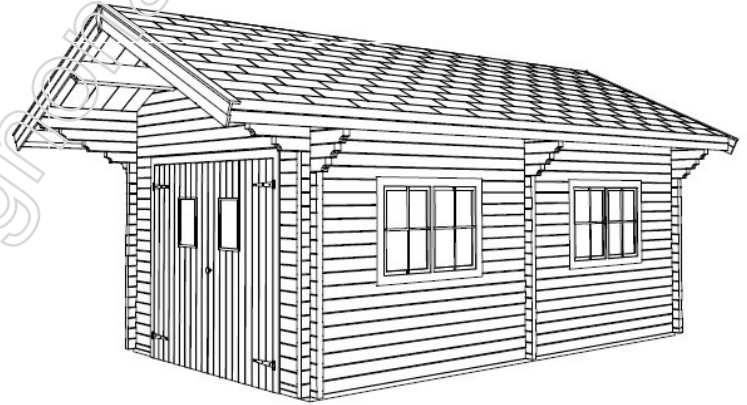

3659(70)s12 MARION  
 3659(60)s12 MARION

Wall thickness 60 or 70mm, door and windows with glass packet. Internal dimensions: 3.56\*5.86m Inside area 20.9m<sup>2</sup>  
 Houses with double plank profile, made from pine or fire wood, dried until 10–12% humidity, without any painting and impregnation.

- ground 70\*44mm
  - roof planks 19mm,
  - rafter 240\*60mm
- Wall height 2.88m
  - All height 3.70m
  - Door height and width 2.1\*0.86m
  - Hole of garage door 2.5\*2.2m