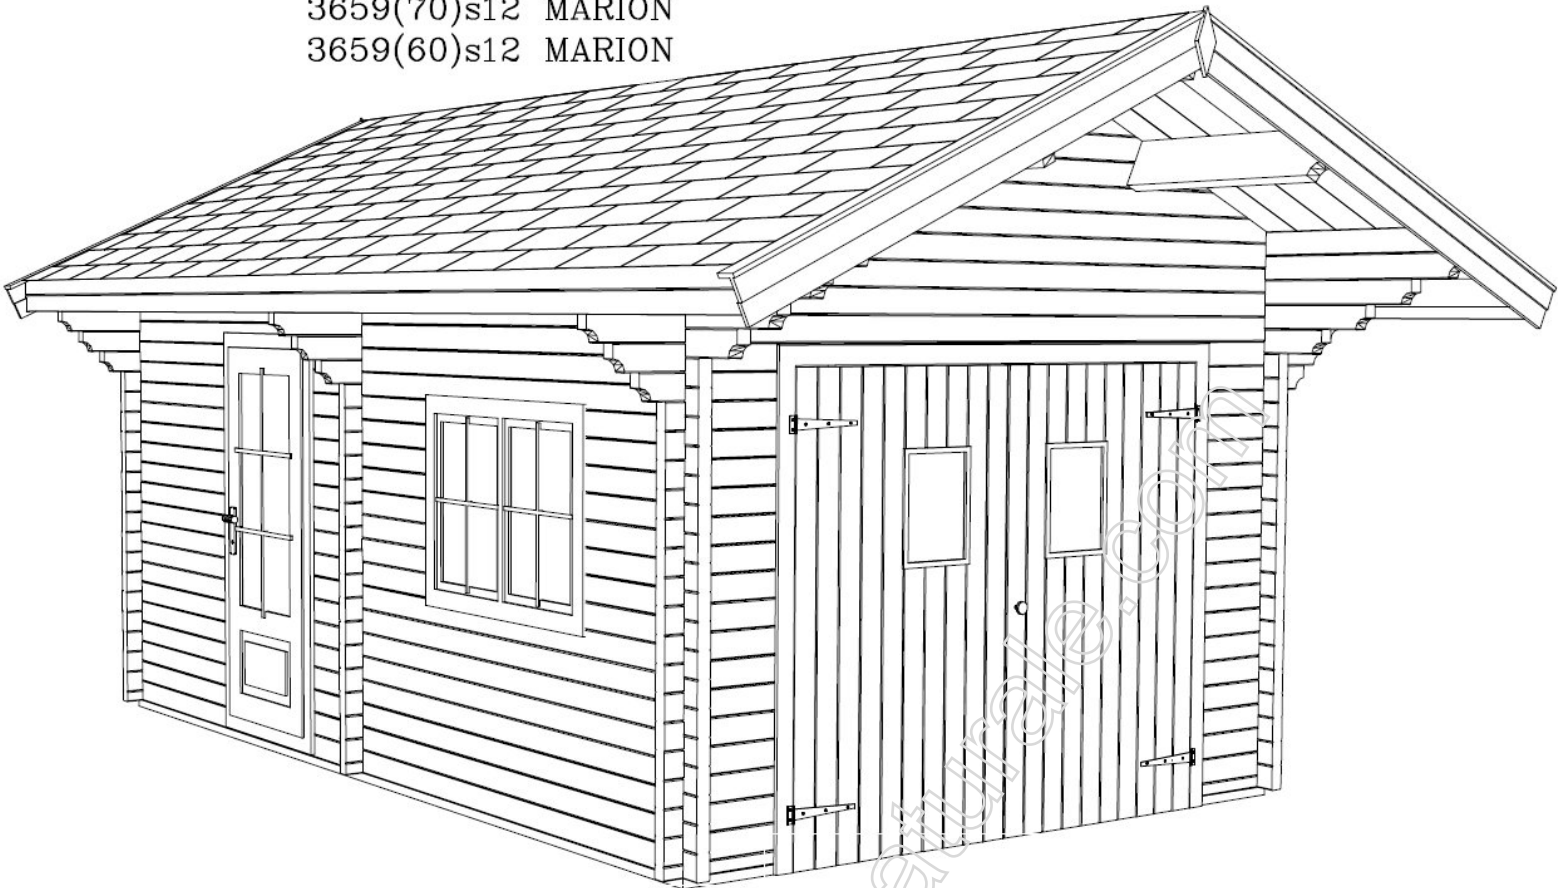

3659(70)s12 MARION  
 3659(60)s12 MARION

Wall thickness 60 or 70mm, door and windows with glass packet. Internal dimensions: 3.56\*5.86m Inside area 20.9m<sup>2</sup>  
 Houses with double plank profile, made from pine or fire wood, dried until 10–12% humidity, without any painting and impregnation.

- ground 70\*44mm
  - roof planks 19mm,
  - rafter 240\*60mm
- Wall height 2.88m
  - All height 3.70m
  - Door height and width 2.1\*0.86m
  - Hole of garage door 2.5\*2.2m