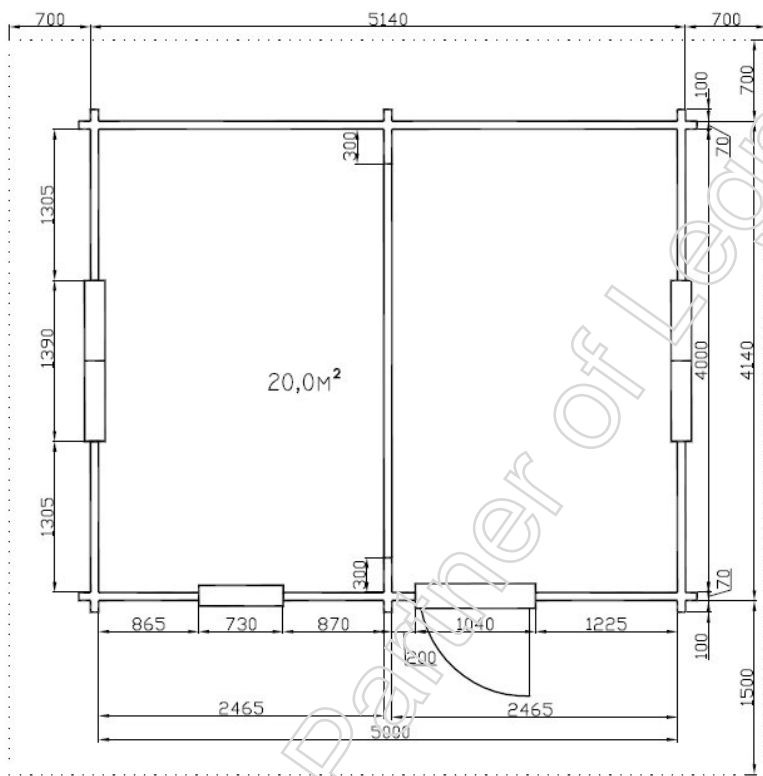

5040(60)s15

5040(70)s15

Wall thickness 60 or 70mm, door and windows with glass packet. Internal dimensions: 5.00\*4.00m Inside area 20m<sup>2</sup>  
Houses with double plank profile, made from pine or fire wood, dried until 10–12% humidity, without any painting and impregnation.

- floor planks 22mm,
- ground 140\*100, 140\*44mm
- roof planks 19mm,
- rafter 240\*60mm

Wall height 2.25m

All height 3.50m

Door height and width 2.1\*1m